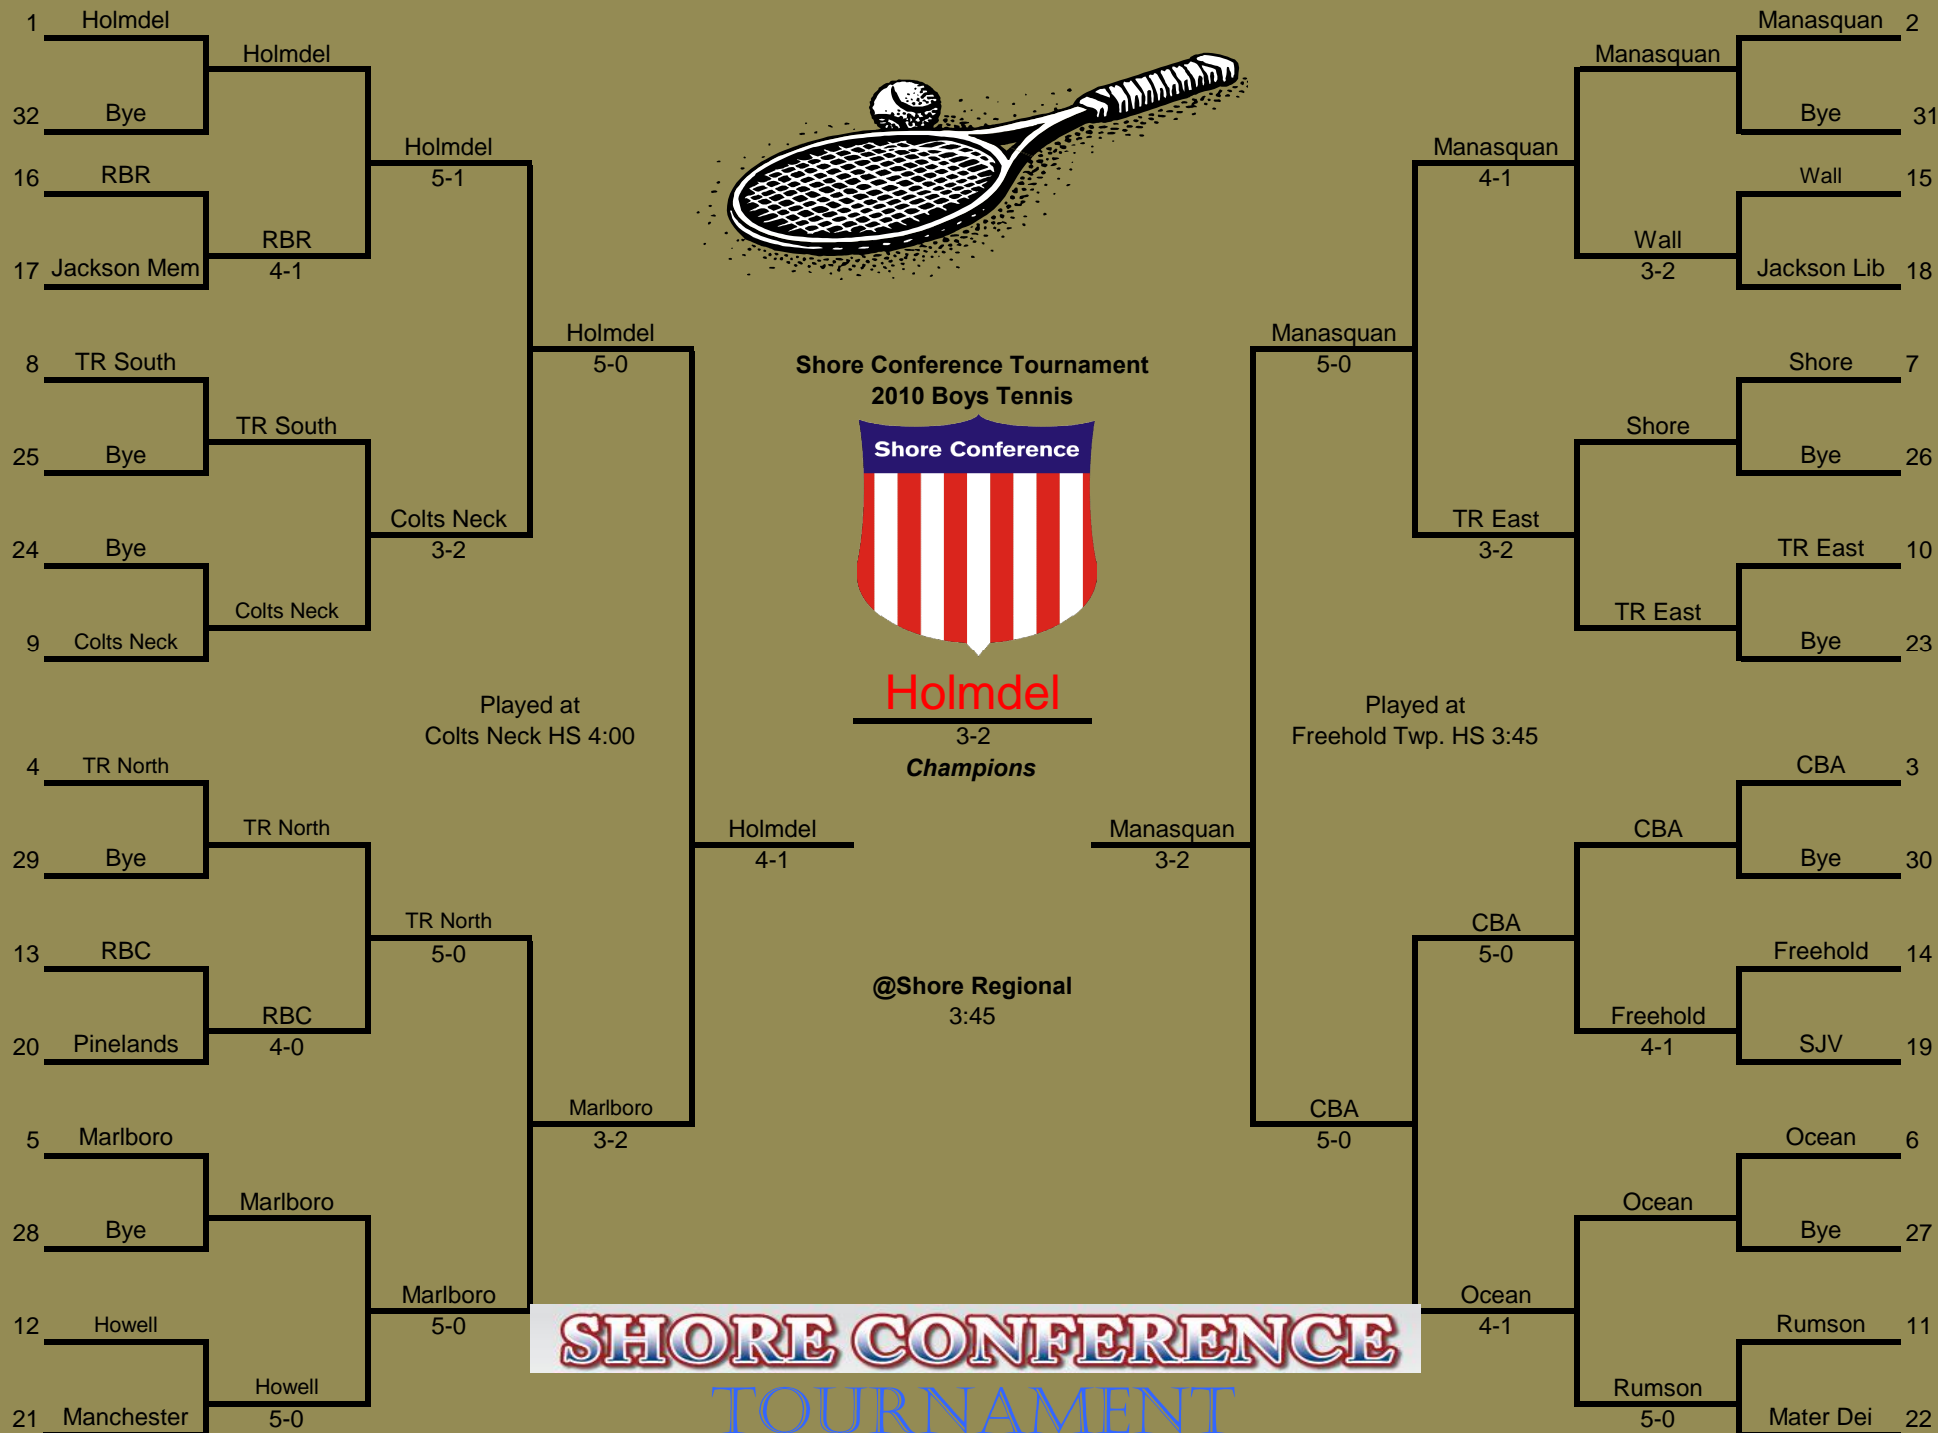

4/22

4/27

4/29

5/3

May 5

5/3

4/29

4/27

4/22

School

- 1 Holmdel
- 2 Manasquan
- 3 CBA
- 4 TR North
- 5 Marlboro
- 6 Ocean
- 7 Shore
- 8 TR South
- 9 Colts Neck
- 10 TR East
- 11 Rumson
- 12 Howell
- 13 RBC
- 14 Freehold
- 15 Wall
- 16 RBR
- 17 Jackson Mem
- 18 Jackson Lib
- 19 SJV
- 20 Pinelands
- 21 Manchester
- 22 Mater Dei
- 23 Bye
- 24 Bye
- 25 Bye
- 26 Bye
- 27 Bye
- 28 Bye
- 29 Bye
- 30 Bye
- 31 Bye
- 32 Bye