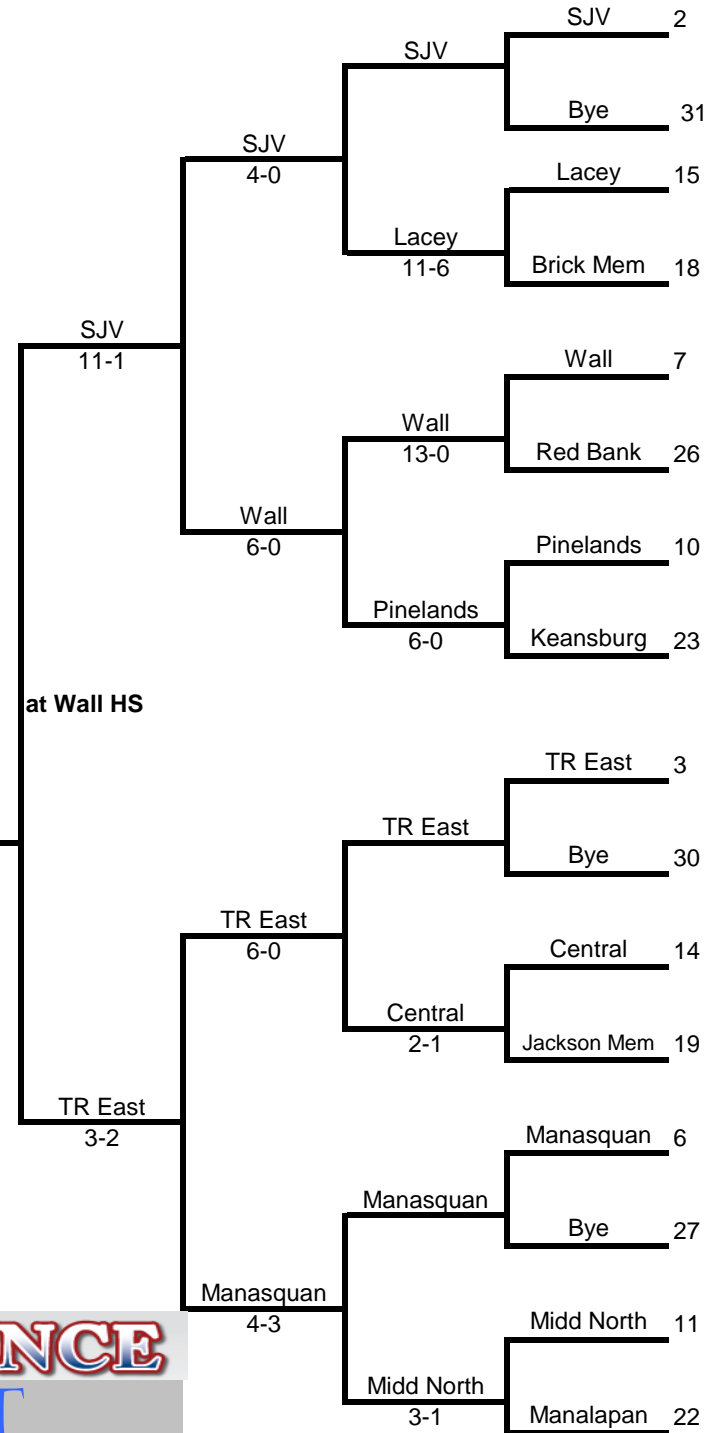

5/15

5/22

5/26

5/29

June 2

5/29

5/26

5/22

5/15

Shore Conference Tournament  
2010 Softball

**RBC**

4-0

**Champions**

at Wall HS 4 PM

**SHORE CONFERENCE**  
TOURNAMENT

School

- 1 Midd South
- 2 SJV
- 3 TR East
- 4 RBC
- 5 Jackson Lib
- 6 Manasquan
- 7 Wall
- 8 Raritan
- 9 Howell
- 10 Pinelands
- 11 Midd North
- 12 Ocean
- 13 Brick
- 14 Central
- 15 Lacey
- 16 TR North
- 17 Mater Dei
- 18 Brick Mem
- 19 Jackson Mem
- 20 Hudson
- 21 Pt. Boro
- 22 Manalapan
- 23 Keansburg
- 24 Freehold Twp
- 25 Matawan
- 26 Red Bank
- 27 Bye
- 28 Bye
- 29 Bye
- 30 Bye
- 31 Bye
- 32 Bye