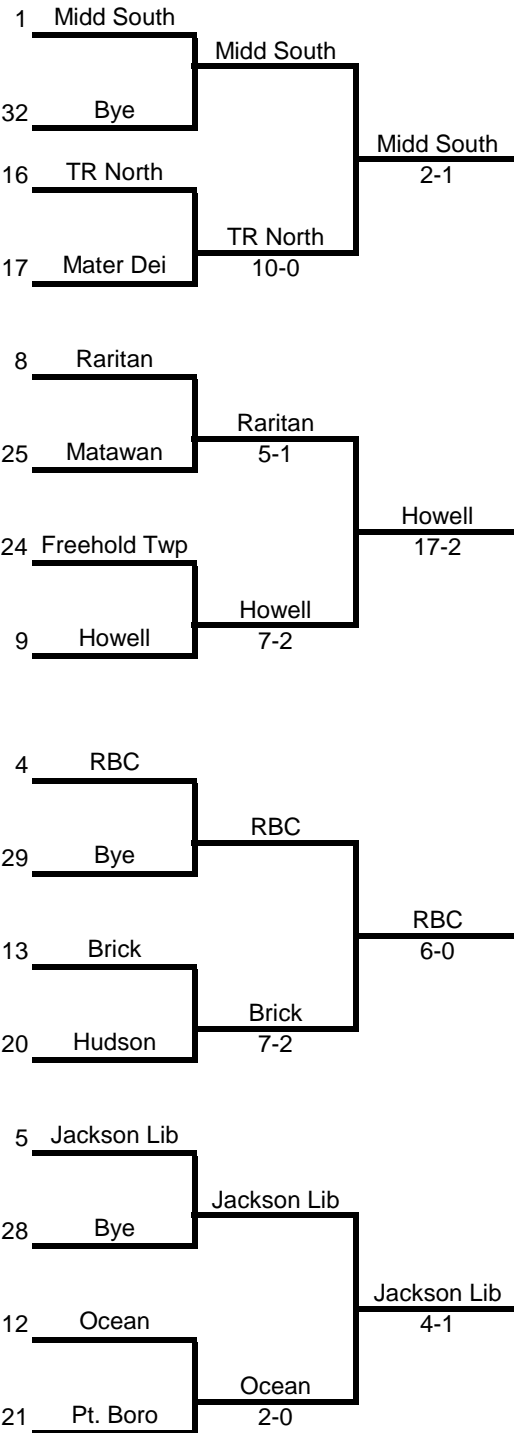

5/15

5/22

5/26

5/29

June 2

5/29

5/26

5/22

5/15

Shore Conference Tournament  
2010 Softball

**RBC**

4-0

**Champions**

at Wall HS 4 PM

**SHORE CONFERENCE**  
TOURNAMENT

School

- 1 Midd South
- 2 SJV
- 3 TR East
- 4 RBC
- 5 Jackson Lib
- 6 Manasquan
- 7 Wall
- 8 Raritan
- 9 Howell
- 10 Pinelands
- 11 Midd North
- 12 Ocean
- 13 Brick
- 14 Central
- 15 Lacey
- 16 TR North
- 17 Mater Dei
- 18 Brick Mem
- 19 Jackson Mem
- 20 Hudson
- 21 Pt. Boro
- 22 Manalapan
- 23 Keansburg
- 24 Freehold Twp
- 25 Matawan
- 26 Red Bank
- 27 Bye
- 28 Bye
- 29 Bye
- 30 Bye
- 31 Bye
- 32 Bye